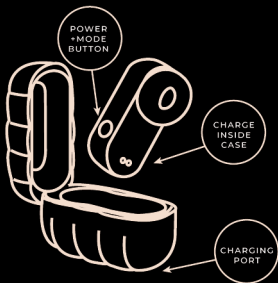

O-POD

- To turn on, LONG PRESS the power button.
- This puts the O-Pod into standby mode.
- SHORT PRESS to cycle through the 5 suction modes.
- Repower device within the charging case.

SPECIFICATIONS

Material : Silicone + ABS

Unit size : 5,2 x 2,4cm

Modes : 5 suction modes

Charge time : 2 hours

Using time : 60 minutes on high speed or 90 minutes on low speed

Waterproof : IPX6

FEATURES

- Material: Ultra-soft silicone.
- 100% safe, phthalate-free and latex-free.
- Waterproof.
- Recharges inside case.
- 5 suction patterns and whisper quiet.

SAFETY & DIRECTIONS

1. Remove toy from packaging.
2. Ensure the product is 100% dry before charging.
3. Use only the charging cable included in the box.
4. To charge: Place O-Pod inside case and attach the USB cable to the bottom of the case.
5. Before first use, charge between 1-2 hours. Thereafter, the charge time is 30 minutes.
6. The light will blink on and off during charging and will light up continuously when it is fully charged.
7. Wash with Share Satisfaction toy cleaner.
8. Apply Share Satisfaction water-based lubricant and use as desired.
9. This product has a 12-month warranty, which covers product replacement for manufacturing defects only.
10. No medical claims are implied or warranted by use of this product.
11. Warning – This product is for adults only. Do not use on swollen, inflamed or broken skin.
12. Do not use charger near water.