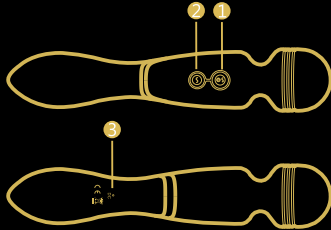

## USER MANUAL

- Long press "⊕" 1 for 2 seconds to turn on into standby mode (No vibrations)
- Short press the "⊕" 1 to turn on the motor in the head and to shift the 10 vibration patterns.
- Press and hold the "⊕" 1 for 1 second to back into stand-by mode (No vibrations).
- Short press the "⊖" 2 to turn on the motor in the bottom and to shift the 10 vibration programs.
- Press and hold the "⊖" 2 for 1 second to back into stand-by mode (No vibrations).
- Press and hold the "⊕" 1 for 2 seconds to turn off.  
The DC charging port 3

## SPECIFICATION

Material :	Silicone+ABS
Unit size :	L224*W 65.5*H41.5mm
Mode :	10 different patterns
Charge time :	2 hours
Using time :	60 minutes on highest speed 90 minutes on lowest speed
Waterproof :	IPX7