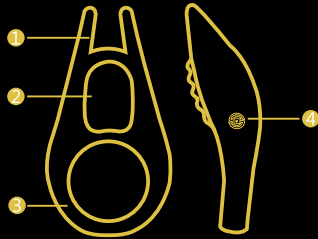

SHARE SATISFACTION DASH

USER MANUAL

- Long press "⏻" Ⓞ to turn on or off.
- Short press "⏻" Ⓞ to switch between the 10 vibration modes.
- The LED panel Ⓞ lights will change with all 10 vibration modes.

SPECIFICATION

Material :	Silicone+ABS
Unit size :	92.5mm x 51mm ring 32mm
Mode :	10 Mode Vibration
Charge time :	100 mins
Using time :	50 mins
Waterproof :	IPX5

PRODUCT DESCRIPTION AND FEATURES

1. 10 Modes of vibration.
2. Short presses can change the vibration intensity and mode whilst in use.
3. Eco-friendly USB Rechargeable - Simply insert the charger into the toy where indicated by DC Ⓞ.
4. Made from liquid silicone – soft, safe and reliable.
5. Waterproof.

SAFETY AND DIRECTIONS

1. Remove toy from packaging.
2. Charge the toy. The pink light will blink on and off during charging and will light up continuously when it is fully charged.
3. Wash with Share Satisfaction toy wash.
4. Apply Share Satisfaction water-based lubricant.
5. Turn on your 'Dash' sex toy by pressing the ON button.
6. Gently put the ring onto an erect penis with the panel facing outwards.
7. The toys outer ends will vibrate to stimulate your partners clitoris.
8. Have you partner join you for intercourse and enjoy the shared satisfaction.
9. To change the mode of vibration, simply press the on/off button on the unit.
10. This product has a 12 month warranty, which covers product replacement for manufacturing defects only. No medical claims are implied or warranted by use of this product.
11. The crossed out wheeled bin on the product indicates that this product should not be treated as household waste.
12. Warning – sold as an adult novelty only, not for medical use. This appliance is not intended for use by children or persons with reduced physical, sensory or mental capabilities. To avoid electric shock, do not use charger near water. Do not use on swollen or inflamed areas of skin. Discontinue use if discomfort occurs.