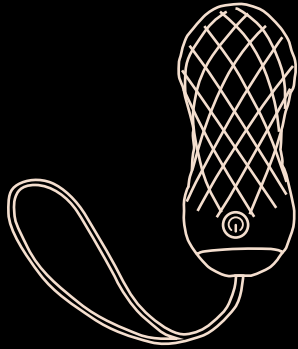

BLYSS USER MANUAL

This beautiful egg is unique. Made of super soft silicone, it'll give you an experience that's exquisite. Use alone or with a partner, insert the egg into the vagina and press the remote control to feel the gentle thrusting get to work on your g-spot. Hand over the controls to a partner for couples play.

SPECIFICATIONS

Size: 33mm x 85mm
Weight: Egg:46g Remote Controller:13g
Vibration Frequency: 7
Material: ABS + Silicone
Charging Time : 120 min
User time: 90min
Waterproof: 100% waterproof

FEATURES

1. Material: Ultra-premium silicone. 100% safe, phthalate-free and latex-free
2. Waterproof
3. Rechargeable
4. 10 suction patterns
5. 20 vibration patterns

SAFETY & DIRECTIONS

1. Remove toy from packaging.
2. Charge the toy. The light will blink on and off during charging and will light up continuously when unit is fully charged.
3. Wash with Share Satisfaction toy wash.
4. Apply Share Satisfaction water-based lubricant.
5. Turn on your 'BLYSS' sex toy by pressing the button on the toy or the remote control. Short presses to cycle through the 7 different modes.
6. Gently insert the eggs into the vagina.
7. To change the mode of vibration, simply press the mode, M button on the remote control.
8. This product has a 12 month warranty, which covers product replacement for manufacturing defects only.
9. Warning - this product is for adults only. Do not use on swollen, inflamed or broken skin. No medical claims are warranted or implied by the use of this product.
10. Do not charge near water.