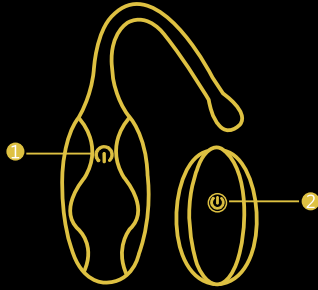

SHARE SATISFACTION AVIA

USER MANUAL

Operation without remote control:

- Long press "⏻" Ⓞ for 3 seconds to turn on or off and the toy will be on standby mode. When powered on, short press "⏻" Ⓞ and the toy will change frequency. The lights will change with all 10 vibration modes.

1. Intensify shared pleasure before, during or after sex. Simply insert the ball of the toy into the vagina for G-spot stimulation. The long thin tag remains outside of the vagina for easy removal.
2. Remote control – The remote can change the vibration intensity and mode whilst in use. Either partner can use the remote and it works up to a distance of 10 meters.
3. Eco-friendly USB Rechargeable - Simply insert the charger into the toy and/or remote where indicated by DC Ⓞ .
4. Made from liquid silicone – soft, safe and reliable.
5. Waterproof - Both the toy and remote are waterproof and can be used in the shower, bath or hot tub.